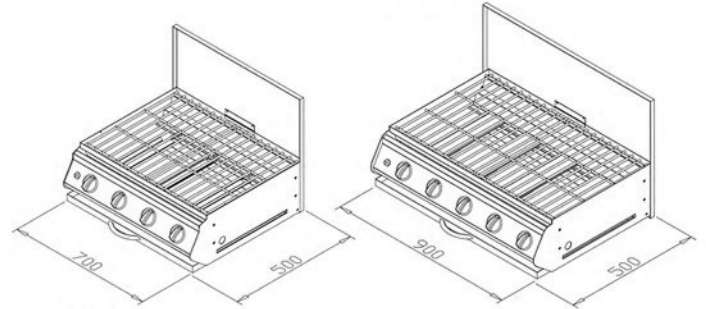

**FLAT TOP GRILLER**

**2, 3, 4 and 5 Burner Stainless Steel Flat top Grillers**

The Stainless Steel Gas Flat top Griller is standard equipped with round bar stainless steel grids. For some of the models, an optional cast iron griddle can be added to allow you a stir-fry and grill at the same time. These models feature; 430 Stainless vaporizer plates, cast iron burners, piezo ignition, a Stainless steel dust cover, and a Stainless steel drip tray.

A flat top gas griller can also be used totally on its own as a freestanding counter top gas braai or it can be inserted into an existing brick built opening.

The models available are: 9902 (2 burner), 9903 (3 burner, 500mm deep), 183 (3 burner, 600mm deep), 9904 (4 burner), 9905 (5 burner).

MODEL 9902

MODEL 9903

MODEL 9904

MODEL 9905

FLAT TOP GAS BRAAI				
Flat Top Gas Braai Model	Total Width	Total Depth	Total Height	Flat Lid
9902	410	500	222	Yes
9903	550	500	222	Yes
183	660	600	222	Yes
9904	700	500	222	Yes
184	820	600	222	Yes
9905	900	500	222	Yes

Please Note: The width, noted here, doesn't include the connection point.

All dimensions and weights are approximate.