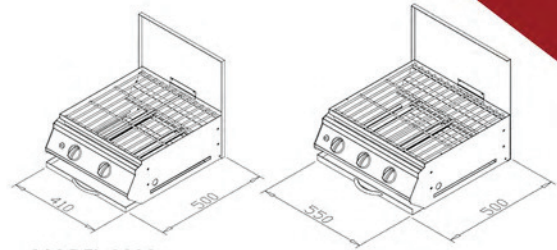

**FLAT TOP GRILLER**

**2, 3, 4 and 5 Burner Stainless Steel Flat top Grillers**

The Stainless Steel Gas Flat top Griller is standard equipped with round bar stainless steel grids. For some of the models, an optional cast iron griddle can be added to allow you a stir-fry and grill at the same time. These models feature; 430 Stainless vaporizer plates, cast iron burners, piezo ignition, a Stainless steel dust cover, and a Stainless steel drip tray.

A flat top gas griller can also be used totally on its own as a freestanding counter top gas braai or it can be inserted into an existing brick built opening.

The models available are: 9902 (2 burner), 9903 (3 burner, 500mm deep), 183 (3 burner, 600mm deep), 9904 (4 burner), 9905 (5 burner).

MODEL 9902

MODEL 9903

MODEL 9904

MODEL 9905

FLAT TOP GAS BRAAI				
Flat Top Gas Braai Model	Total Width	Total Depth	Total Height	Flat Lid
9902	410	500	222	Yes
9903	550	500	222	Yes
183	660	600	222	Yes
9904	700	500	222	Yes
184	820	600	222	Yes
9905	900	500	222	Yes

Please Note: The width, noted here, doesn't include the connection point.

All dimensions and weights are approximate.