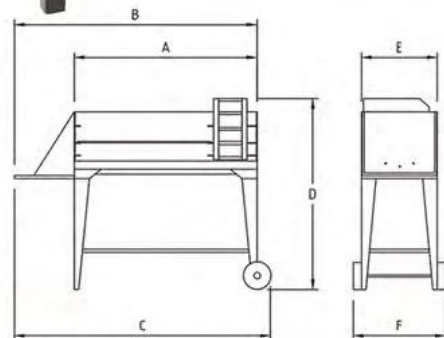

TROLLEY BRAAI RANGE

MODEL 700 (light)

MODEL 800

MODEL 1200

MODEL 1000

MODEL 1200 SDL

700 LIGHT TROLLEY BRAAI

MODEL	A	B	C	D	E	F	Grill Size
700	1200	505	880	820	575	685	680 x 460

MOBILE TROLLEY BRAAI

MODEL	A	B	C	D	E	F	Grill Size
800	800	1120	1180	1150	480	560	550 x 480
1000	1000	1310	1380	1150	480	560	750 x 480
1200	1200	1510	1580	1150	480	600	500 x 460 x 2
1200SDL	1200	1510	1580	1150	480	600	500 x 460 x 2

Full length grid/2 half grids, grid lifters, integrated ash pan, poker and potjie arm is standard issue with the whole range. The 1200 SDL model includes a warming & ash drawer.