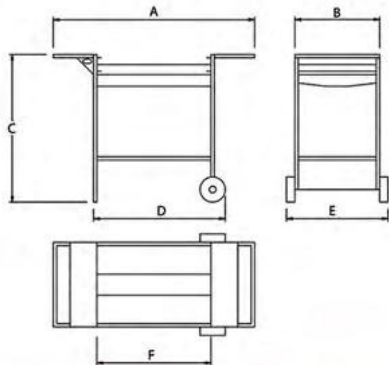

TROLLEY BRAAI RANGE

MODEL 700 (light)

MODEL 800

MODEL 1200

MODEL 1000

MODEL 1200 SDL

700 LIGHT TROLLEY BRAAI

MODEL	A	B	C	D	E	F	Grill Size
700	1200	505	880	820	575	685	680 x 460

MOBILE TROLLEY BRAAI

MODEL	A	B	C	D	E	F	Grill Size
800	800	1120	1180	1150	480	560	550 x 480
1000	1000	1310	1380	1150	480	560	750 x 480
1200	1200	1510	1580	1150	480	600	500 x 460 x 2
1200SDL	1200	1510	1580	1150	480	600	500 x 460 x 2

Full length grid/2 half grids, grid lifters, integrated ash pan, poker and potjie arm is standard issue with the whole range. The 1200 SDL model includes a warming & ash drawer.