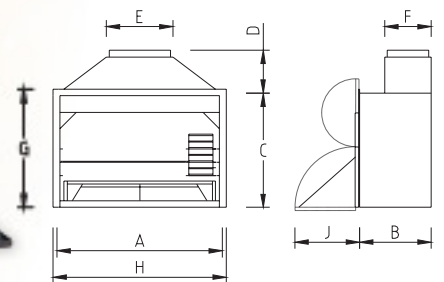

### 800 BASIC ECONOMASTER BUILT-IN BRAAI

Including ashpan, grid, potjieholder, top door, bottom door, and light fitting

Width x depth x height  
800 X 350 X 780 mm

### 800 ECONOMASTER BUILT-IN BRAAI

Including ashpan, grid, potjieholder, top door, bottom door, embermaker and light fitting

Width x depth x height  
800 X 500 X 780 mm

### 1000 ECONOMASTER BUILT-IN BRAAI

Including ashpan, grid, potjieholder, top door, bottom door, embermaker and light fitting

Width x depth x height  
1000 X 500 X 780 mm

### 1200 ECONOMASTER BUILT-IN BRAAI

Including ashpan, grid, potjieholder, top door, bottom door, embermaker and light fitting

Width x depth x height  
1200 X 500 X 780 mm

ECONOMASTER BUILT-IN BRAAI										
MODEL	A	B	C	D	E	F	G	H	J	Grill Size
700 BASIC	730	350	780	220	320	220	810	785	430	680 X 310
700	730	500	780	320	420	220	810	785	430	680 X 450
800 BASIC	830	350	780	220	320	220	810	885	430	780 X 310
800	830	500	780	320	420	220	810	885	430	550 X 450
1000	1030	500	780	320	440	340	810	1085	430	750 X 450
1200	1230	500	780	320	500	350	810	1285	430	950 X 450