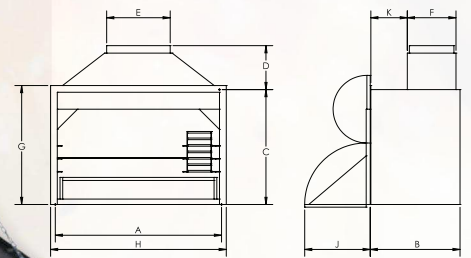

Width x depth x height
700 X 500 X 780 mm (Internal Dimensions)

800 BASIC ECONOMASTER BUILT-IN BRAAI

Including ashpan, grid, potjieholder, top door, bottom door, and light fitting

Width x depth x height
800 X 350 X 780 mm (Internal Dimensions)

800 ECONOMASTER BUILT-IN BRAAI

Including ashpan, grid, potjieholder, top door, bottom door, embermaker and light fitting

Width x depth x height
800 X 500 X 780 mm (Internal Dimensions)

1000 ECONOMASTER BUILT-IN BRAAI

Including ashpan, grid, potjieholder, top door, bottom door, embermaker and light fitting

Width x depth x height
1000 X 500 X 780 mm (Internal Dimensions)

1200 ECONOMASTER BUILT-IN BRAAI

Including ashpan, grid, potjieholder, top door, bottom door, embermaker and light fitting

Width x depth x height
1200 X 500 X 780 mm (Internal Dimensions)

ECONOMASTER BUILT-IN BRAAI

MODEL	A	B	C	D	E	F	G	H	J	K	Grill Size
700 BASIC	730	350	780	220	330	230	810	785	430	95	680 X 310
700	730	500	780	320	430	230	810	785	430	120	680 X 450
800 BASIC	830	350	780	220	330	230	810	885	430	95	780 X 310
800	830	500	780	320	430	230	810	885	430	120	550 X 450
1000	1030	500	780	320	440	350	810	1085	430	120	750 X 450
1200	1230	500	780	320	500	350	810	1285	430	120	950 X 450